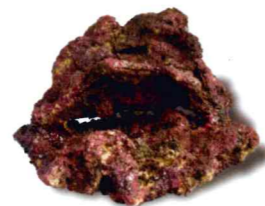

# Marine Live Rock Replica 2094600000

**Environmental friendly live rock,  
no impact to the world's reef**

- very realistic shape, color, texture, and character
- high porosity, perfect use for biofilter
- non-toxic, safe for fish and invertebrate
- 30% Lighter in weight then real live rock
- resizeable, perfect for nano aquarium
- does not affect water pH level

SIZE	CODE
26 x 22 x 15 cm	2094606057
25 x 22 x 15 cm	2094606058
25 x 15 x 16 cm	2094606059
26 x 22 x 9 cm	2094606060
18 x 14 x 19 cm	2094606061
29 x 18 x 12 cm	2094606062
22 x 18 x 14 cm	2094606063
21 x 13 x 21 cm	2094606064
22 x 15 x 14 cm	2094606065
20 x 16 x 16 cm	2094606066
16 x 21 x 10 cm	2094606067
31 x 15 x 11 cm	2094606068
22 x 12 x 17 cm	2094606069
26 x 17 x 14 cm	2094606070
23 x 23 x 17 cm	2094606071
19 x 12 x 30 cm	2094606072
33 x 13 x 18 cm	2094606073
28 x 10 x 18 cm	2094606074
30 x 13 x 18 cm	2094606075
23 x 26 x 25 cm	2094606076
39 x 39 x 28 cm	2094606077
30 x 24 x 27 cm	2094606078
32 x 20x x 27 cm	2094606079
35 x 27 x 16 cm	2094606080
26 x 25 x 24 cm	2094606081
28 x 21 x 28 cm	2094606082
28 x 23 x 27 cm	2094606083
28 x 16 x 22 cm	2094606084
25 x 22 x 28 cm	2094606085
24 x 17 x 27 cm	2094606087
30 x 20 x 12 cm	2094606089
24 x 22 x 8 cm	2094606090
32 x 29 x 6 cm	2094606091
30 x 30 x 10 cm	2094606092

2094606057

2094606058

2094606059

2094606060

2094606061

2094606062

2094606063

2094606064