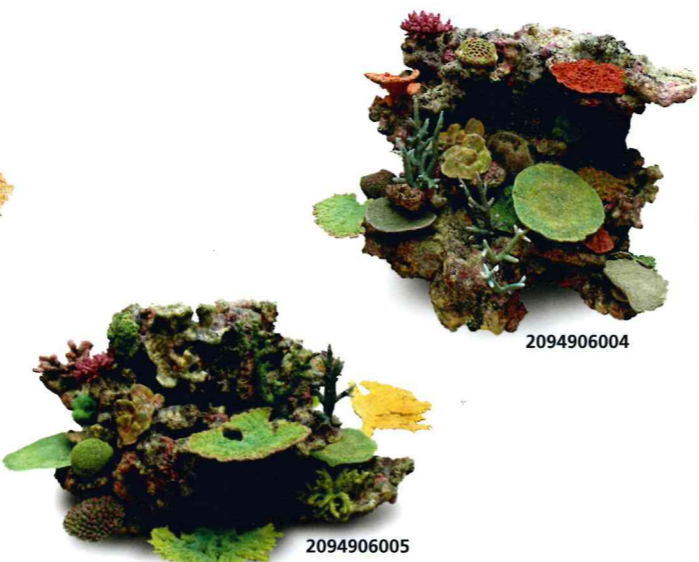

**Coral & Live Rock Replica**  
for Cylinder Aquarium  
special order

2094906002

2094906015

2094906004

2094906005

**Coral & Live Rock Replica**  
for two sided Aquarium  
special order

2094906006

2094906007